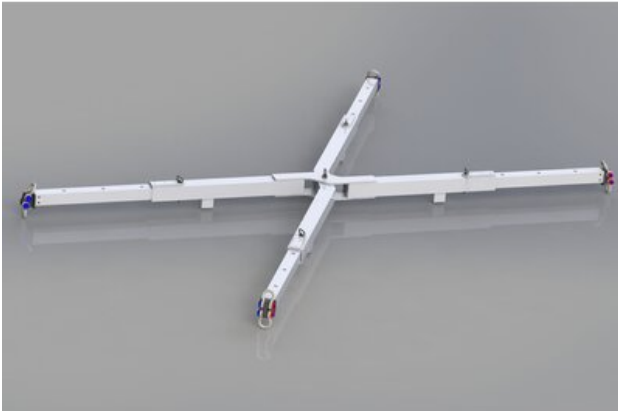

## Aluminium telescope lifting beam 10 t / 4 legs

### Product information

Collapsible aluminium lifting frame. Can be stored in small spaces when collapsed. Easy and quick to assemble, perfect for, for example, lifting boats. The beam is also available without hooks and roundsling.

**Material:** Aluminum

**Marking:** According to standard, CE-marked

**Standard:** EN 13155

**Part code**

NOSPXALU10

**WLL  
ton**

10

**Width  
mm**