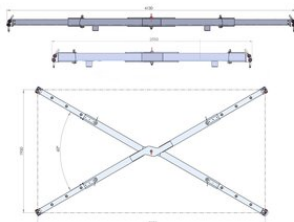

Aluminium telescope lifting beam 10 t / 4 legs

Product information

Collapsible aluminium lifting frame. Can be stored in small spaces when collapsed. Easy and quick to assemble, perfect for, for example, lifting boats. The beam is also available without hooks and roundsling.

... [Read more](#)

Material: Aluminum

Marking: According to standard, CE-marked

Standard: EN 13155

Aluminium telescope lifting beam 10 t / 4 legs

Blueprint

Technical data

Part code	WLL ton	Width mm
NOSPXALU10	10	2550 - 4130