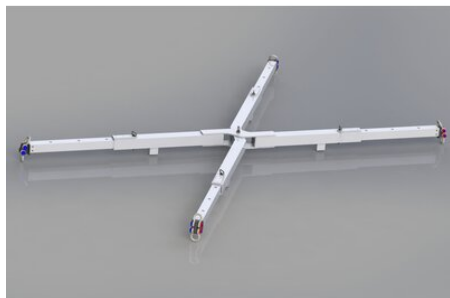

Aluminium telescope lifting beam 10 t / 4 legs

Product information

Collapsible aluminium lifting frame. Can be stored in small spaces when collapsed. Easy and quick to assemble, perfect for, for example, lifting boats. The beam is also available without hooks and roundsling.

... [Read more](#)

Material: Aluminum

Marking: According to standard, CE-marked

Standard: EN 13155

Aluminium telescope lifting beam 10 t / 4 legs

Blueprint

Technical data

Part code	WLL ton	Width mm
NOSPXALU10	10	2550 - 4130