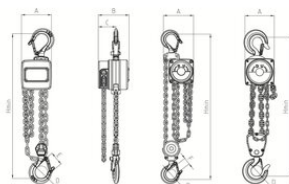

Aluminium Mini chain blocks

Blueprint

Technical data

Part code	WLL ton	Lifting height m	Number of falls	Load chain mm	A mm	B mm	C mm	D mm	E mm	F mm	H min mm	Weight kg
KTS250	0.25	3	1	3,2 x 9	75	77	44	32	35.5	21	225	2.6
KTS500	0.5	3	1	4,3 x 12	92	89	51	34.5	42	23	265	4.6
KTS1000	1	3	1	5,6 x 15,7	110	102	55	42.5	49.5	27	295	6.6
KTS2000	2	3	1	8 x 24	145	138	78.5	46.5	58.5	35	390	13.5
KTS3000	3	3	2	7,1 x 19,9	165	120	68	50	61.9	37	470	17

SPARE PARTS