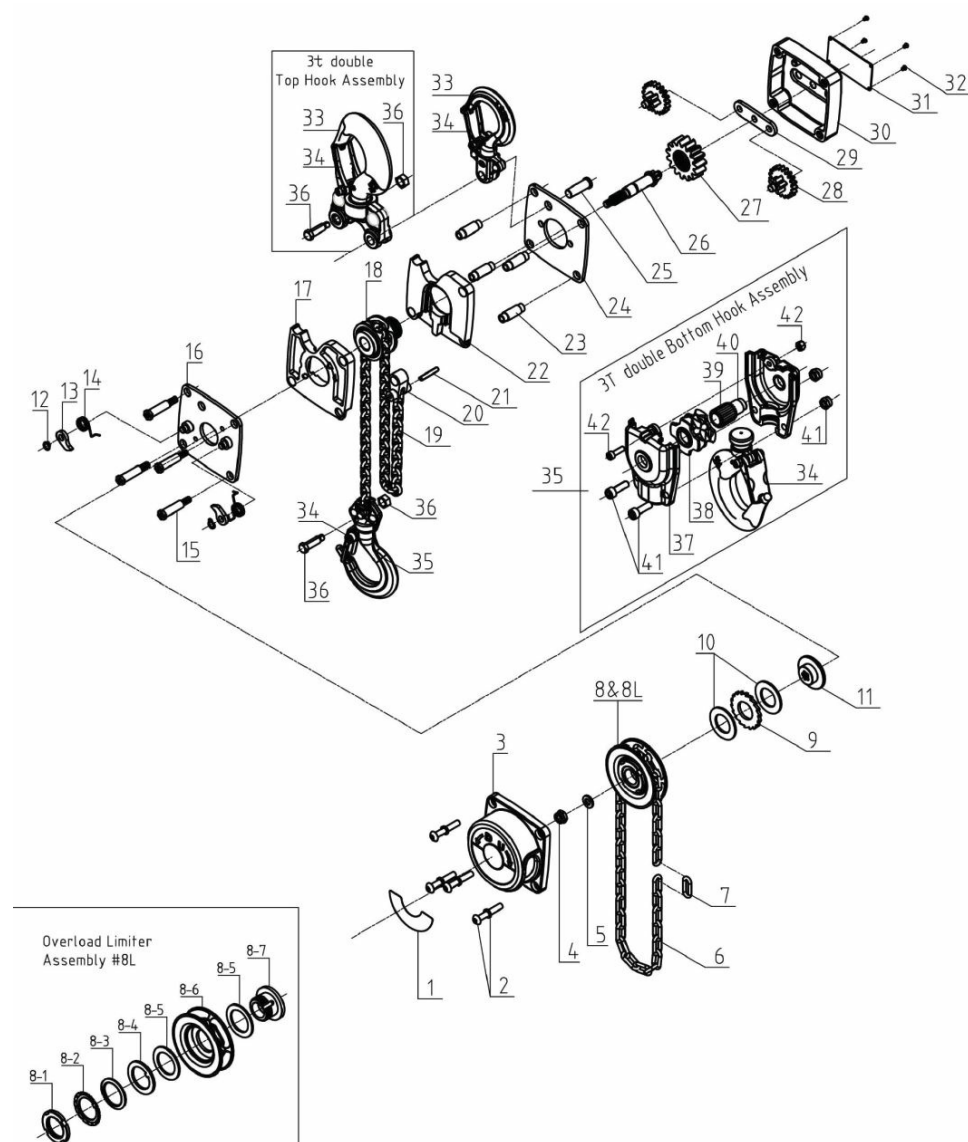

Aluminium Mini chain blocks

Product information

Quality and extra small aluminum chain block for professional use with a standard lifting height of 3 meters. Hooks are equipped with swivels. Other lifting heights are available with short lead times from the stock upon request.

... [Read more](#)

Material: Aluminium

Marking: According to standard, CE-marked

Finish: Painted, white / orange

Standard: EN 13157

Aluminium Mini chain blocks

Blueprint

Technical data

Part code	WLL ton	Lifting height m	Number of falls	Load chain mm	A mm	B mm	C mm	D mm	E mm	F mm	H min mm	Weight kg
KTS250	0.25	3	1	3,2 x 9	75	77	44	32	35.5	21	225	2.6
KTS500	0.5	3	1	4,3 x 12	92	89	51	34.5	42	23	265	4.6
KTS1000	1	3	1	5,6 x 15,7	110	102	55	42.5	49.5	27	295	6.6
KTS2000	2	3	1	8 x 24	145	138	78.5	46.5	58.5	35	390	13.5
KTS3000	3	3	2	7,1 x 19,9	165	120	68	50	61.9	37	470	17

SPARE PARTS

Aluminium Mini chain blocks

Spare part (product code)

Description

Suitable for hoist (product code)

KTS250AKO

Bottom hook

KTS250