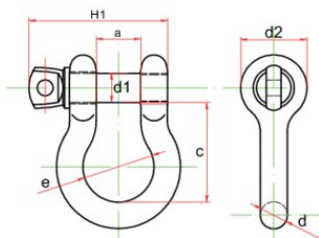

**Marking:** According to standard, POWERTEX (PT or PTEX) , WLL, CE, size, grade and batch number.

**Temperature range:** -40°C up to +200°C

**Finish:** Up to 3/8", matt black powder painted 1/2" and up, matt black electro galvanized

### Technical data

Part code	Code	WLL	Size inch	a* mm	c* mm	d mm	d1 mm	d2 mm	e mm	H1 mm	Weight
11.31PBSP00050BK	1332	0.5	1/4	13	29	6.5	8	17.5	20	38	0.048
11.31PBSP00075BK	1333	0.75	5/16	13.5	31	8	9.5	21	21.5	42.5	0.082
11.31PBSP00100BK	1334	1	3/8	17	36.5	10	11.2	25	26.2	51.5	0.15
11.31PBSP00200BK	1336	2	1/2	20.6	47.75	12.7	15.8	30.5	33.3	67	0.3
11.31PBSP00325BK	1337	3.25	5/8	27	60	16	19	40	43	85	0.65
11.31PBSP00475BK	1338	4.75	3/4	32	71.5	19	22	48	51	98.5	1.01